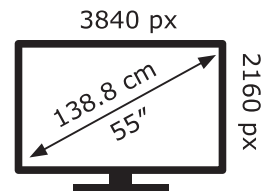

96.00 mm

ENERG ⚡

MI

L55M6-6AEU

84 kWh/1000h

ABCDEF **G**

115 kWh/1000h

2019/2013

192.00 mm